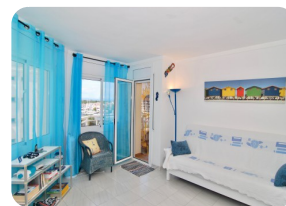

Very nice 1 bedroom apartment with sea and canal view, close to the center - Club Nàutic

52m²

42m²

1

1

1

1

- For sale
- Constructed surface (52 m2)
- Living surface (42 m2)
- Terrace surface (10 m2)
- Airport (55 min)
- Amenities nearby
- Beach walk (10 min)
- Center situated
- Certificate of Habititat
- Date of construction (1989)

- Double glazing
- Easy rentals
- Energy certificate
- Furnished Fully
- Golf Resort (25 min)
- Kitchen fully equipped
- Kitchen fitted
- Kitchen independent
- Lift (1)
- Floor (4)

- Municipal electricity
- Municipality water
- Nearby a harbor
- Terrace covered
- Terrace private
- Trainstation (25 min)
- Intercom
- Wardrobes