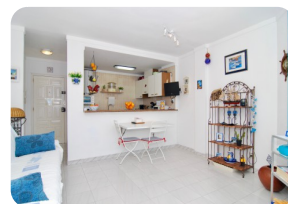

Very nice 1 bedroom apartment with sea and canal view, close to the center - Club Nàutic

52m²

42m²

1

1

1

1

- For sale
- Constructed surface (52 m2)
- Living surface (42 m2)
- Terrace surface (10 m2)
- Airport (55 min)
- Amenities nearby
- Beach walk (10 min)
- Center situated
- Certificate of Habititat
- Date of construction (1989)

- Double glazing
- Easy rentals
- Energy certificate
- Furnished Fully
- Golf Resort (25 min)
- Kitchen fully equipped
- Kitchen fitted
- Kitchen independent
- Lift (1)
- Floor (4)

- Municipal electricity
- Municipality water
- Nearby a harbor
- Terrace covered
- Terrace private
- Trainstation (25 min)
- Intercom
- Wardrobes