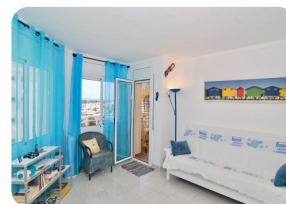

Very nice 1 bedroom apartment with sea and canal view, close to the center - Club Nàutic

52m²

42m²

1

1

1

1

- For sale
- Constructed surface (52 m2)
- Living surface (42 m2)
- Terrace surface (10 m2)
- Airport (55 min)
- Amenities nearby
- Beach walk (10 min)
- Center situated
- Certificate of Habititat
- Date of construction (1989)

- Double glazing
- Easy rentals
- Energy certificate
- Furnished Fully
- Golf Resort (25 min)
- Kitchen fully equipped
- Kitchen fitted
- Kitchen independent
- Lift (1)
- Floor (4)

- Municipal electricity
- Municipality water
- Nearby a harbor
- Terrace covered
- Terrace private
- Trainstation (25 min)
- Intercom
- Wardrobes