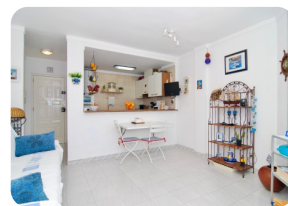

Very nice 1 bedroom apartment with sea and canal view, close to the center - Club Nàutic

52m²

42m²

1

1

1

1

- For sale
- Constructed surface (52 m2)
- Living surface (42 m2)
- Terrace surface (10 m2)
- Airport (55 min)
- Amenities nearby
- Beach walk (10 min)
- Center situated
- Certificate of Habititat
- Date of construction (1989)

- Double glazing
- Easy rentals
- Energy certificate
- Furnished Fully
- Golf Resort (25 min)
- Kitchen fully equipped
- Kitchen fitted
- Kitchen independent
- Lift (1)
- Floor (4)

- Municipal electricity
- Municipality water
- Nearby a harbor
- Terrace covered
- Terrace private
- Trainstation (25 min)
- Intercom
- Wardrobes