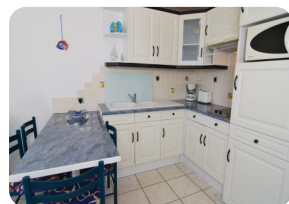

Very nice and bright studio cabin, with spectacular views of the bay of Roses - Empuriabrava

32m²

32m²

1

1

1

- For sale
- Constructed surface (32 m2)
- Living surface (32 m2)
- Airport (55 min)
- Amenities nearby
- Beach walk (1 min)
- Center situated
- Certificate of Habitability in process
- Date of construction (1973)

- Double glazing
- Easy rentals
- Energy Certificate in process
- Furnished Fully
- Golf Resort (25 min)
- Kitchen american (open)
- Kitchen fully equipped
- Kitchen fitted
- Lift (3)

- Floor (13)
- Municipal electricity
- Municipality water
- Nearby a harbor (5 min)
- Parking outside
- Parking public
- Trainstation (25 min)
- Intercom