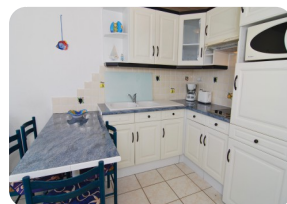

Very nice and bright studio cabin, with spectacular views of the bay of Roses - Empuriabrava

32m²

32m²

1

1

1

- For sale
- Constructed surface (32 m2)
- Living surface (32 m2)
- Airport (55 min)
- Amenities nearby
- Beach walk (1 min)
- Center situated
- Certificate of Habilitat in process
- Date of construction (1973)

- Double glazing
- Easy rentals
- Energy Certificate in process
- Furnished Fully
- Golf Resort (25 min)
- Kitchen american (open)
- Kitchen fully equipped
- Kitchen fitted
- Lift (3)

- Floor (13)
- Municipal electricity
- Municipality water
- Nearby a harbor (5 min)
- Parking outside
- Parking public
- Trainstation (25 min)
- Intercom