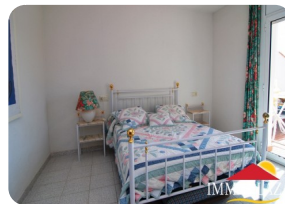

Beautiful apartment with stunning view of Lake San Maurici Empuriabrava, southern exposure

79m²

60m²

2

1

1

1

2