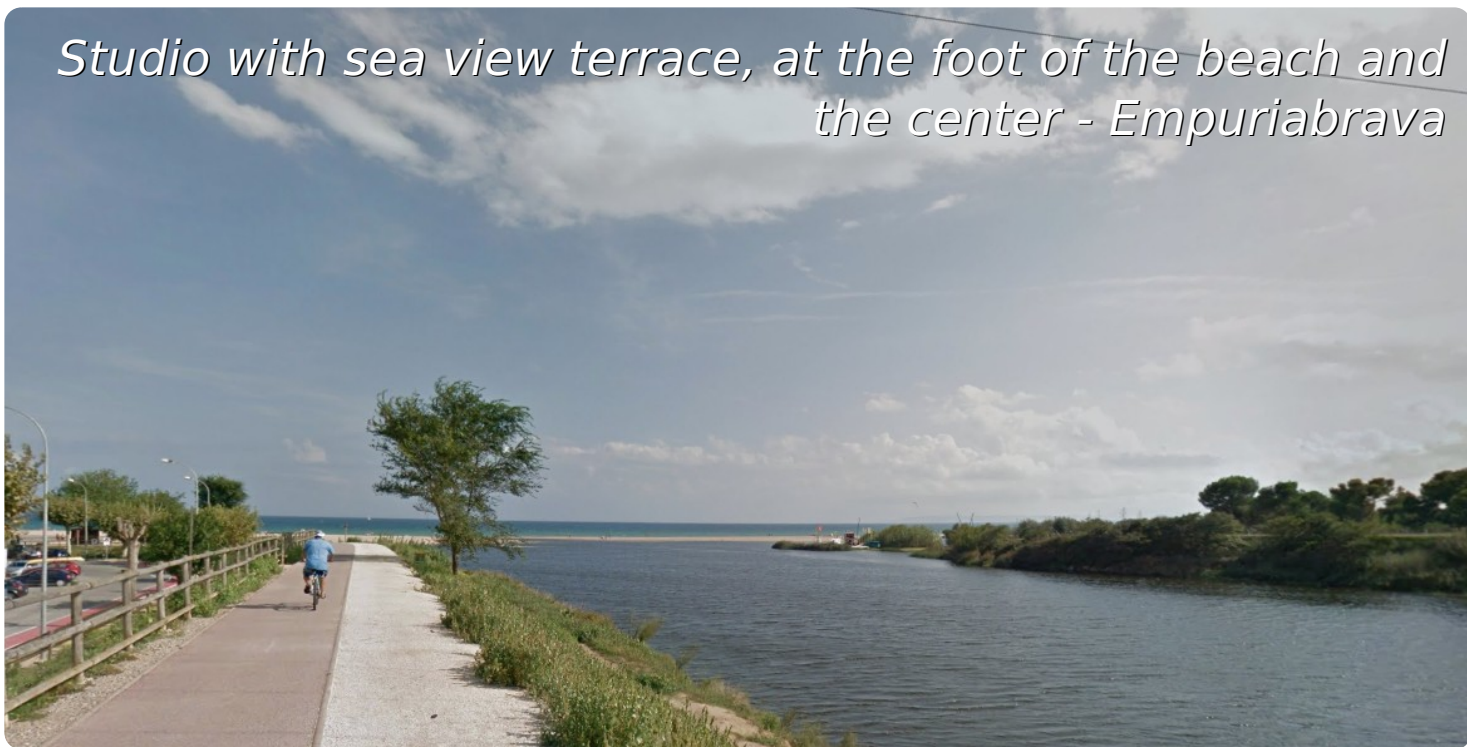

Studio with sea view terrace, at the foot of the beach and the center - Empuriabrava

25m²

22m²

1

1

- For sale
- Constructed surface (25 m2)
- Living surface (22 m2)
- Airport (55 min)
- Amenities nearby
- Beach walk (2 min)
- Center situated