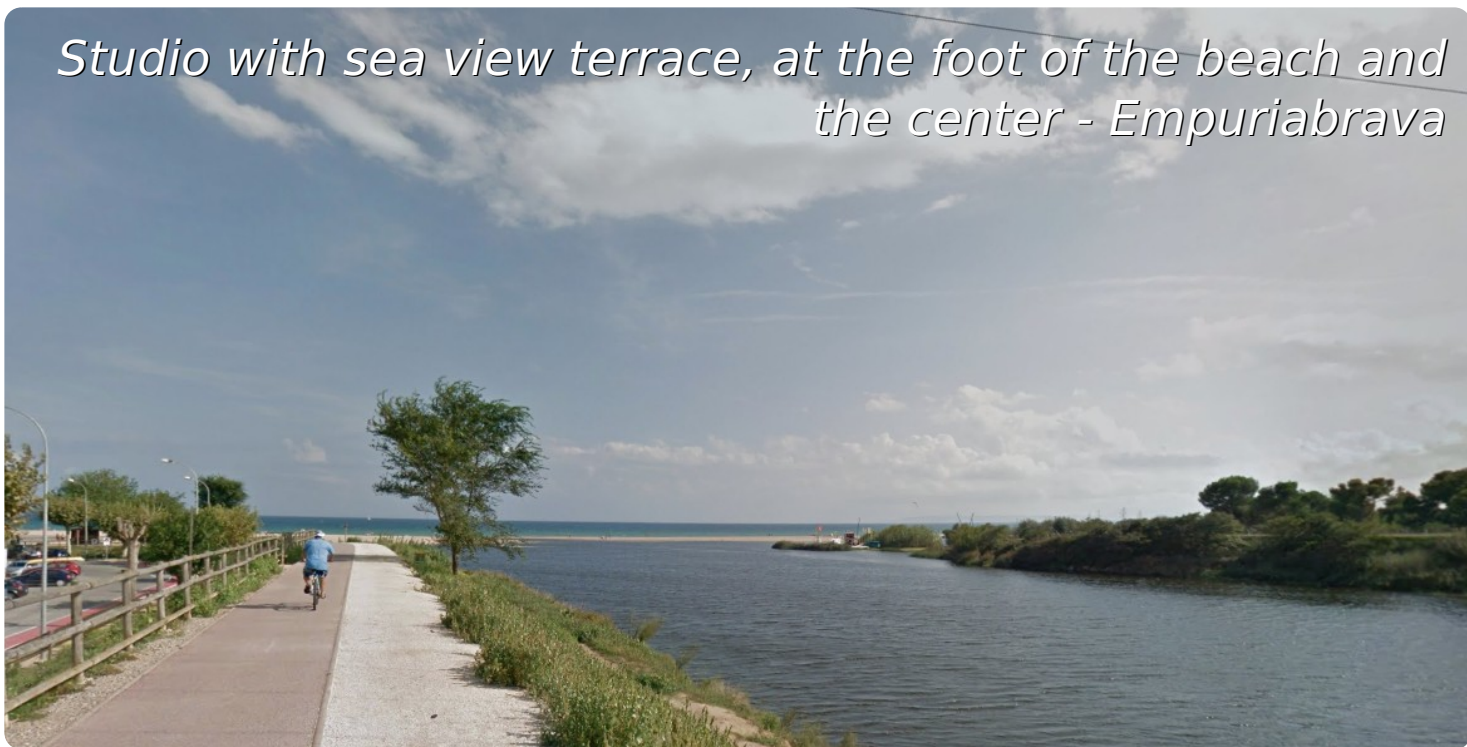

*Studio with sea view terrace, at the foot of the beach and the center - Empuriabrava*

- For sale
- Constructed surface (25 m2)
- Living surface (22 m2)
- Airport (55 min)
- Amenities nearby
- Beach walk (2 min)
- Center situated