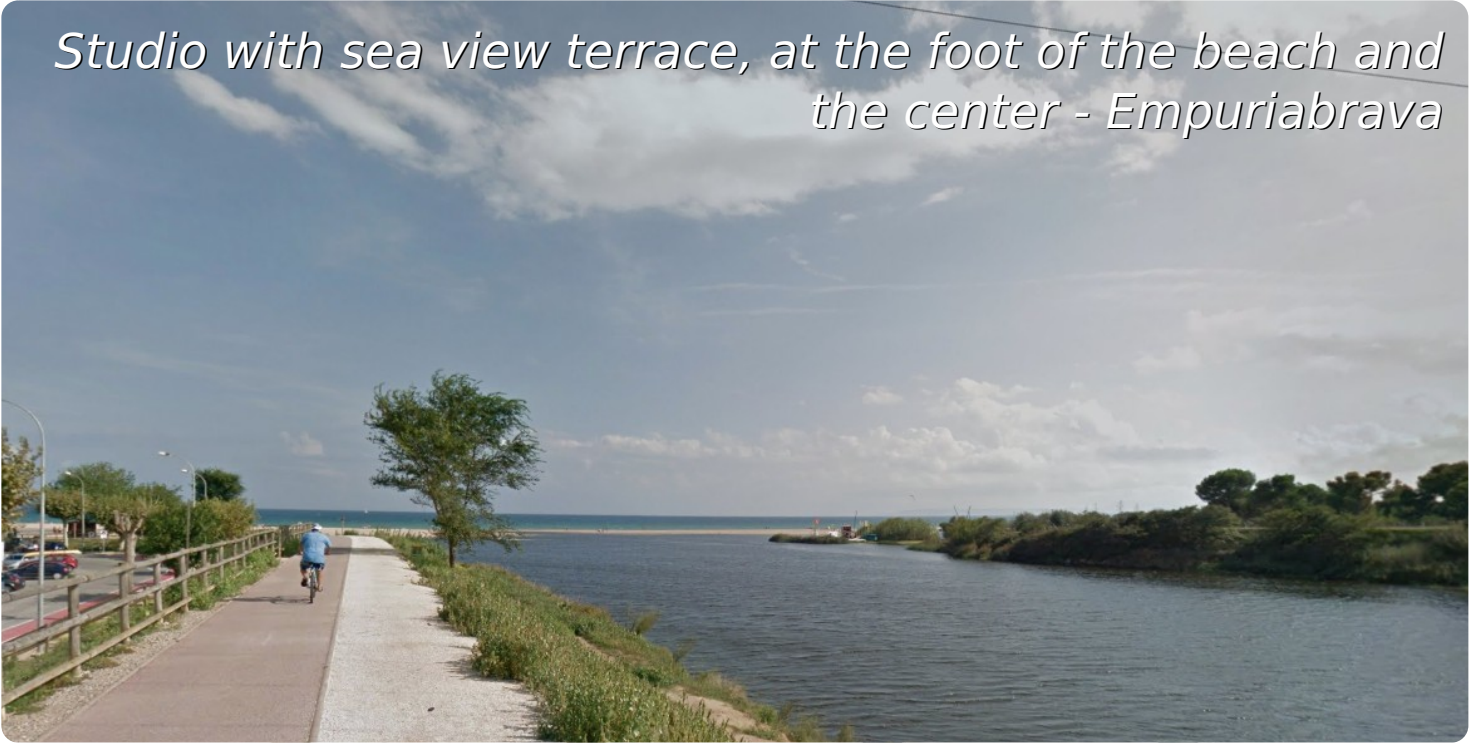

Studio with sea view terrace, at the foot of the beach and the center - Empuriabrava

25m²

22m²

1

1

- For sale
- Constructed surface (25 m2)
- Living surface (22 m2)
- Airport (55 min)
- Amenities nearby
- Beach walk (2 min)
- Center situated