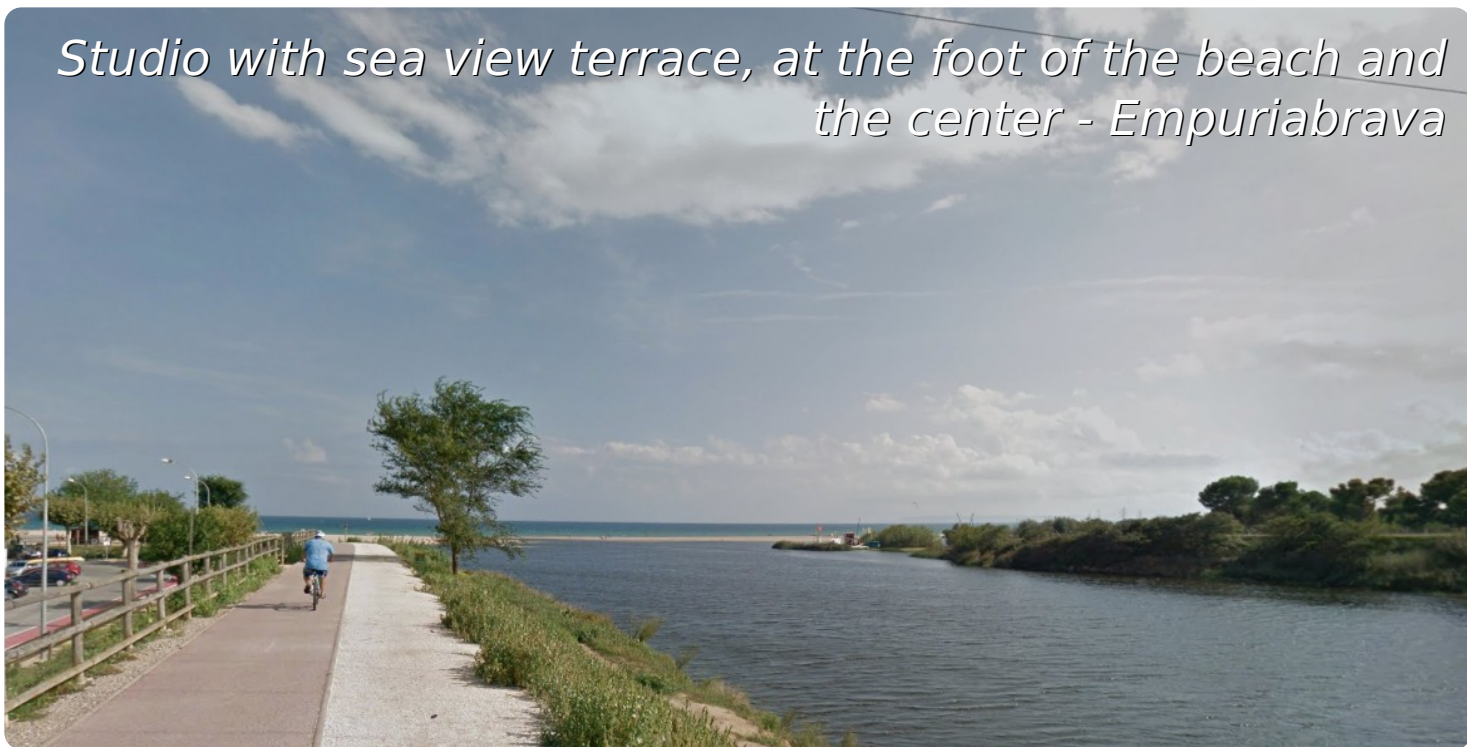

Studio with sea view terrace, at the foot of the beach and the center - Empuriabrava

25m² 22m² 1 1

- For sale
- Constructed surface (25 m2)
- Living surface (22 m2)
- Airport (55 min)
- Amenities nearby
- Beach walk (2 min)
- Center situated