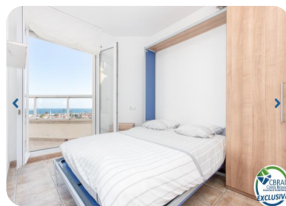

*RESERVED - Magnificent penthouse with incredible sea views and a large 59m2 terrace - Club Nautic, Empuriabrava*

- For sale
- Constructed surface (70 m2)
- Terrace surface (59 m2)
- Air con Hot/Cold
- Airport (50 min)
- Amenities nearby
- Beach walk (10 min)
- Center situated
- Double glazing