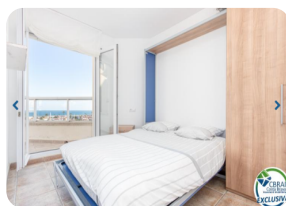

*RESERVED - Magnificent penthouse with incredible sea views and a large 59m2 terrace - Club Nautic, Empuriabrava*

70m<sup>2</sup>   2   1   1   1   1

- For sale
- Constructed surface (70 m2)
- Terrace surface (59 m2)
- Air con Hot/Cold
- Airport (50 min)
- Amenities nearby
- Beach walk (10 min)
- Center situated
- Double glazing