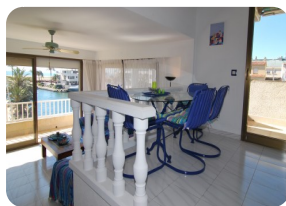

Splendid penthouse - duplex overlooking the sea and the bay of Roses, multiple terraces with Jacuzzi in Empuriabrava - Spain

180m²

65m²

4

2

1

1

- For sale
- Constructed surface (180 m2)
- Living surface (65 m2)
- Terrace surface (115 m2)
- Air con Hot/Cold (1)
- Airport (55 min)
- Beach walk (5 min)
- Certificate of Habititat in process
- Double glazing
- Energy Certificate in process
- Exterior shower

- Furnished Fully
- Garage closed
- Golf Resort (20 min)
- Heating electric
- Kitchen american (open)
- Kitchen fitted
- Kitchen summer
- Kitchen utility room
- Floor (3)
- Mooring possible
- Nearby a harbor (1 min)

- Parking outside
- Parking public
- Storeroom
- Terrace covered
- Terrace open
- Terrace private
- Terrace - roof
- Trainstation (25 min)
- Wardrobes