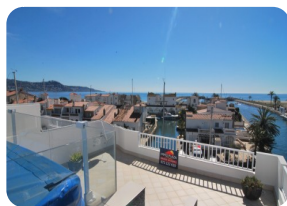

Splendid penthouse - duplex overlooking the sea and the bay of Roses, multiple terraces with Jacuzzi in Empuriabrava - Spain

180m²

65m²

4

2

1

1

- For sale
- Constructed surface (180 m2)
- Living surface (65 m2)
- Terrace surface (115 m2)
- Air con Hot/Cold (1)
- Airport (55 min)
- Beach walk (5 min)
- Certificate of Habilitat in process
- Double glazing
- Energy Certificate in process
- Exterior shower

- Furnished Fully
- Garage closed
- Golf Resort (20 min)
- Heating electric
- Kitchen american (open)
- Kitchen fitted
- Kitchen summer
- Kitchen utility room
- Floor (3)
- Mooring possible
- Nearby a harbor (1 min)