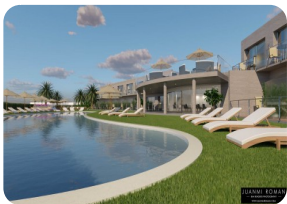

Hotel plot of 4,000 m2 with spectacular sea views in Rosas

3130m² 2130m² 4260

- For sale
- Land (4260 m2)
- Constructed surface (3130 m2)
- Living surface (2130 m2)

- Airport (55 min)
- Beach by car (5 min)
- Garden communal
- Golf Resort (25 min)