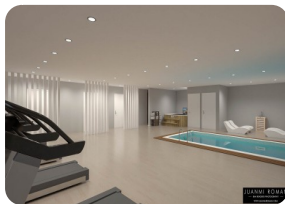

Hotel plot of 4,000 m2 with spectacular sea views in Rosas

3130m² 2130m² 4260

- For sale
- Land (4260 m2)
- Constructed surface (3130 m2)
- Living surface (2130 m2)

- Airport (55 min)
- Beach by car (5 min)
- Garden communal
- Golf Resort (25 min)