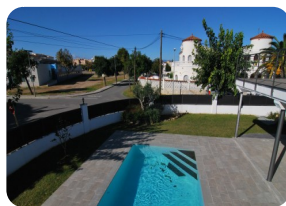

*Modern Villa with pool and garden near the Port Alberes-Pani of the Marina of Empuriabrava*

493

180m²

3

2

32m²

2

1

- Nearby a harbor (5 min)
- Parking outside
- Parking private
- Pool with chlorine
- Technical room (1)
- Terrace covered
- Terrace private
- Trainstation (25 min)