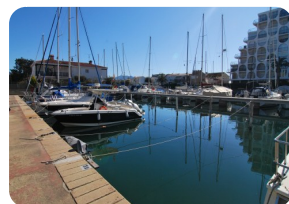

RESERVED: Mooring for a sailboat or motorboat 12 X 3,50M in Port Badia - Empuriabrava - Costabrava - Catalunya

12m

2

2

- For sale
- Airport (50 min)
- Amenities nearby
- Beach by car (1 min)

- Easy rentals
- Golf Resort (20 min)
- Mooring private
- Municipality water