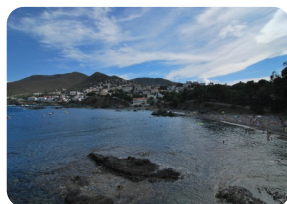

*The most rare and beautiful land at the Costa Brava, an exclusive pearl !*

1540

- For sale
- Land (1540 m2)
- Airport (50 min)
- Amenities nearby
- Beach walk (1 min)
- Golf Resort (35 min)
- Maximum building surface (340 m2)
- Municipality water
- Nearby a harbor (10 min)
- Trainstation (30 min)