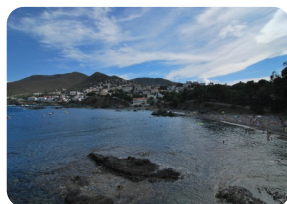

The most rare and beautiful land at the Costa Brava, an exclusive pearl !

1540

- For sale
- Land (1540 m2)
- Airport (50 min)
- Amenities nearby
- Beach walk (1 min)
- Golf Resort (35 min)
- Maximum building surface (340 m2)
- Municipality water
- Nearby a harbor (10 min)
- Trainstation (30 min)