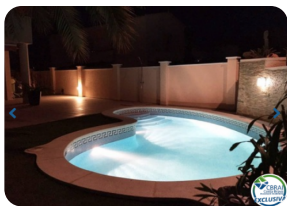

House 150 m² in Empuriabrava (Peni) at 800 meters from the sea

450 150m² 3 1 1 3 1 3 28m² 3

- For sale
- Land (450 m²)
- Constructed surface (150 m²)
- Air con Hot/Cold
- Airport (50 min)
- Amenities nearby
- Beach walk (10 min)
- Bedrooms ensuite (1)
- Certificate of Habilitat

- Date of construction (2006)
- Double glazing
- Easy rentals
- Energy certificate
- Furnished Fully
- Garage closed
- Garden private
- Golf Resort (20 min)
- Heating central oil

- Kitchen fully equipped
- Kitchen independent
- Municipal electricity
- Municipality water
- Nearby a harbor (5 min)
- Parking private
- Pool with chlorine
- Terrace open
- Trainstation (20 min)